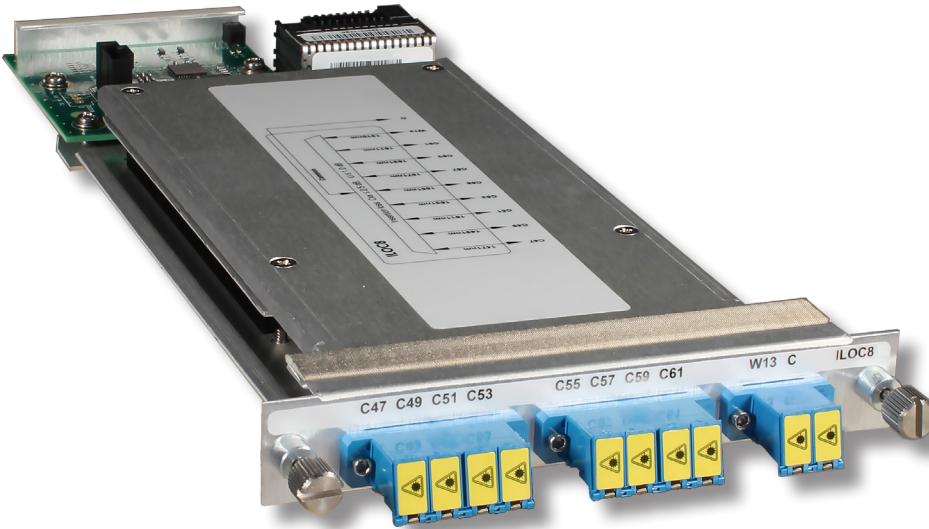

CWDM Optical Multiplexers, 4 or 8 Channel

FEATURES

Optical multiplexer features

- Low optical losses
- Passive design for reliability
- Bi-directional
- Industry standard LC/PC connectors
- Most modules include expansion port (passes all other wavelengths)
- Compatible with all InfinityLink chassis
- For single mode fiber

CWDM features

- Industry standard ITU G.694.2 wavelengths
- Optically multiplex up to 8 channels over a single fiber
- 4 or 8 channel options
- Multiple 4 channel options

Artel's CWDM optical multiplexers create a comprehensive set of optical multiplexing solutions for the InfinityLink video transport system. These modules, in conjunction with InfinityLink modules or third party equipment, allow the creation of flexible, space and fiber-efficient optical networks.

Artel designed its optical multiplexing products to address the issue of space and fiber constraints. For space efficiency, each module takes only one bay in a InfinityLink chassis. By using ITU standard filters and optics, multi-vendor, and fiber-efficient video and Ethernet networks can be created.

Completely passive and designed with the latest optical filters, Artel's CWDM modules are extremely reliable, cost-effective, and feature low insertion losses.

SPECIFICATIONS

CWDM Ordering Information and Specifications | Channels 1471 through 1611 of ITU G694.2