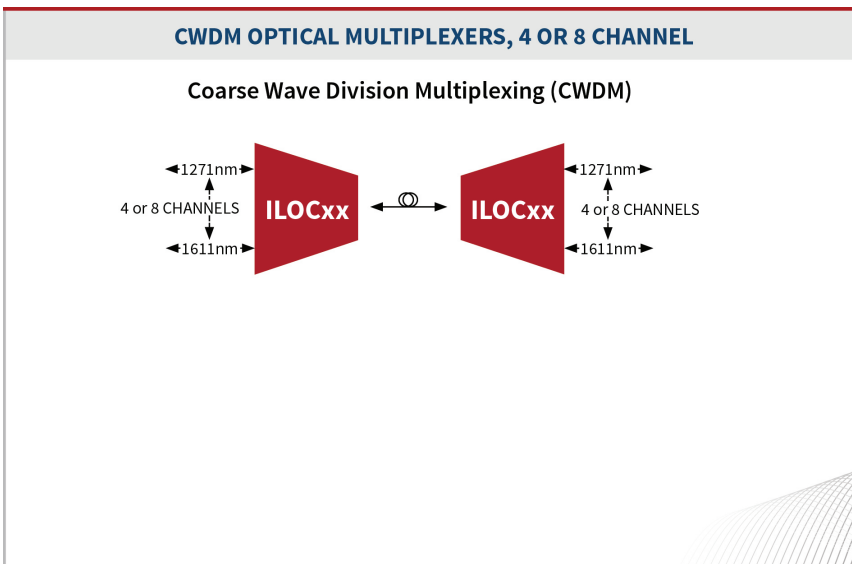

CWDM features

- Industry standard ITU G.694.2 wavelengths
- Optically multiplex up to 8 channels over a single fiber
- 4 or 8 channel options
- Multiple 4 channel options

Artel's CWDM optical multiplexers create a comprehensive set of optical multiplexing solutions for the InfinityLink video transport system. These modules, in conjunction with InfinityLink modules or third party equipment, allow the creation of flexible, space and fiber-efficient optical networks.

Artel designed its optical multiplexing products to address the issue of space and fiber constraints. For space efficiency, each module takes only one bay in a InfinityLink chassis. By using ITU standard filters and optics, multi-vendor, and fiber-efficient video and Ethernet networks can be created.

Completely passive and designed with the latest optical filters, Artel's CWDM modules are extremely reliable, cost-effective, and feature low insertion losses.