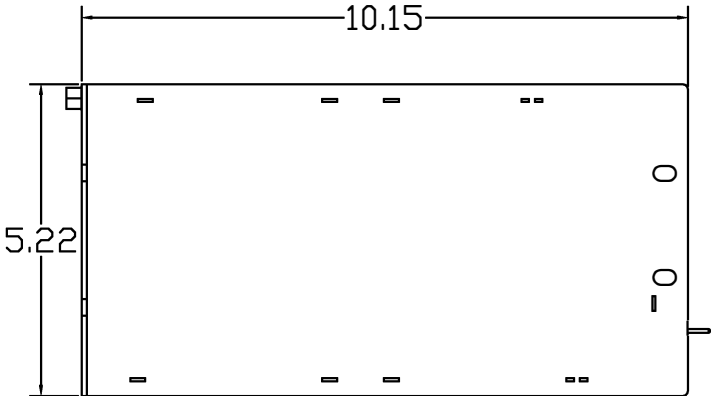

RACK MOUNTABLE CARD CAGE

PART NUMBER
6000

COPYRIGHT 1999 BY ARTEL VIDEO SYSTEMS
ALL RIGHTS RESERVED.

UNIT KEY

INCHES

MILLIMETERS

3.43 [87.10]

DISCLAIMER:
ALL SPECIFICATIONS SUBJECT TO CHANGE WITHOUT NOTICE.
THE INFORMATION ON THIS DRAWING IS PROPRIETARY AND CONFIDENTIAL.