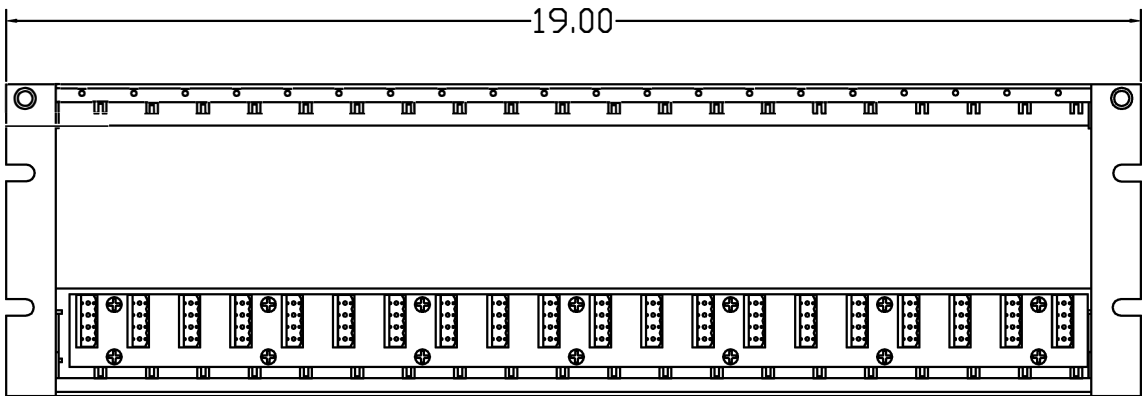

RACK MOUNTABLE CARD CAGE

PART NUMBER
6000

COPYRIGHT 1999 BY ARTEL VIDEO SYSTEMS
ALL RIGHTS RESERVED.

UNIT KEY

INCHES

MILLIMETERS

3.43 [87.10]

DISCLAIMER:
ALL SPECIFICATIONS SUBJECT TO CHANGE WITHOUT NOTICE.
THE INFORMATION ON THIS DRAWING IS PROPRIETARY AND CONFIDENTIAL.